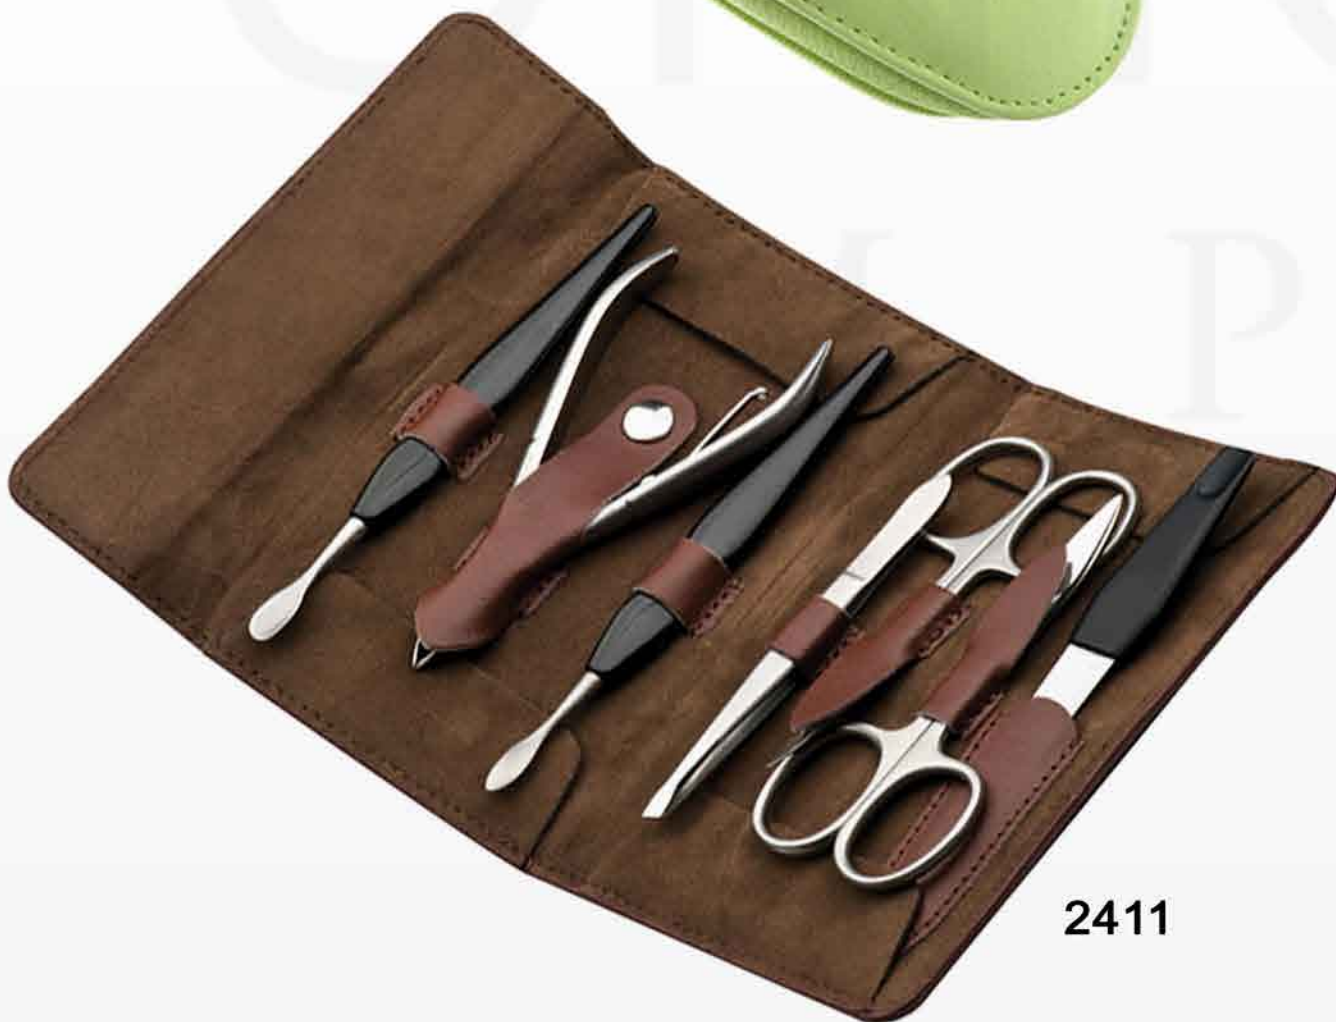

13-1333

Sizes. 10 cm

Eyebrow Tweezers with Magnifying Glass, Pointed
This all purpose tweezers is ideal for facial hairs, bikini lines and other unwanted body hair. Available in slanted, straight and pointed tips.

Acrylic/Corn Cutters

14-1401

14-1402

14-1403

14-1404

14-1405

14-1406

Manicure Kits

2401

2402

2403

2404

2405

2406

Manicure Kits

2407

2408

2409

2410

2411

2412

Manicure Kits

2413

2414