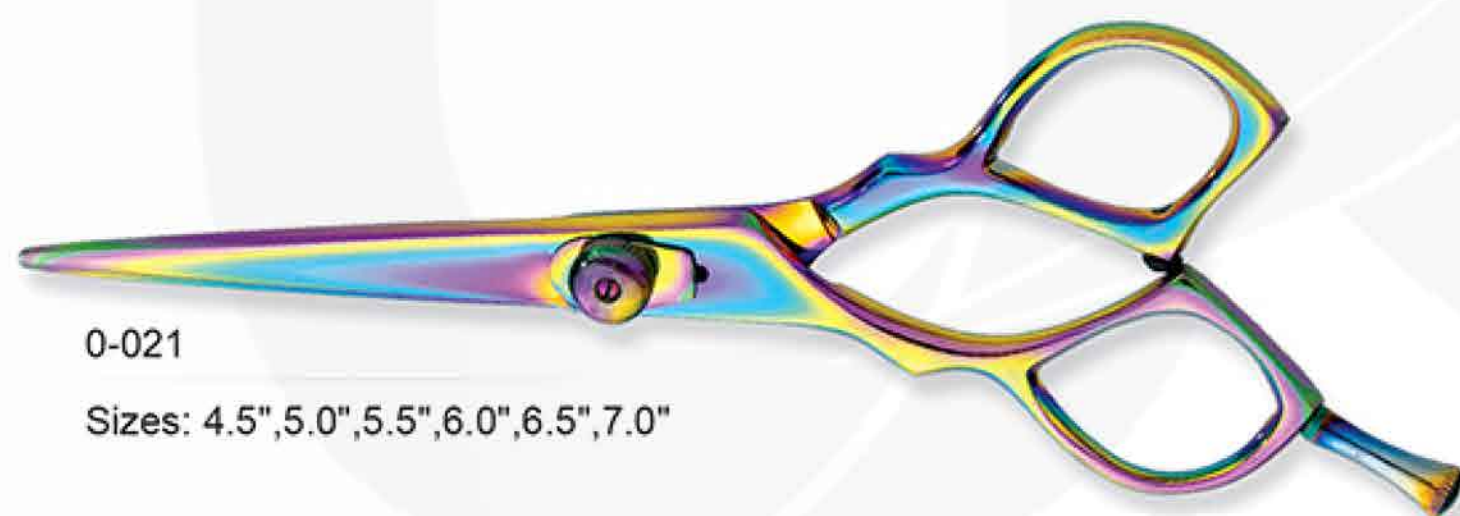

0-021
Sizes: 4.5", 5.0", 5.5", 6.0", 6.5", 7.0"