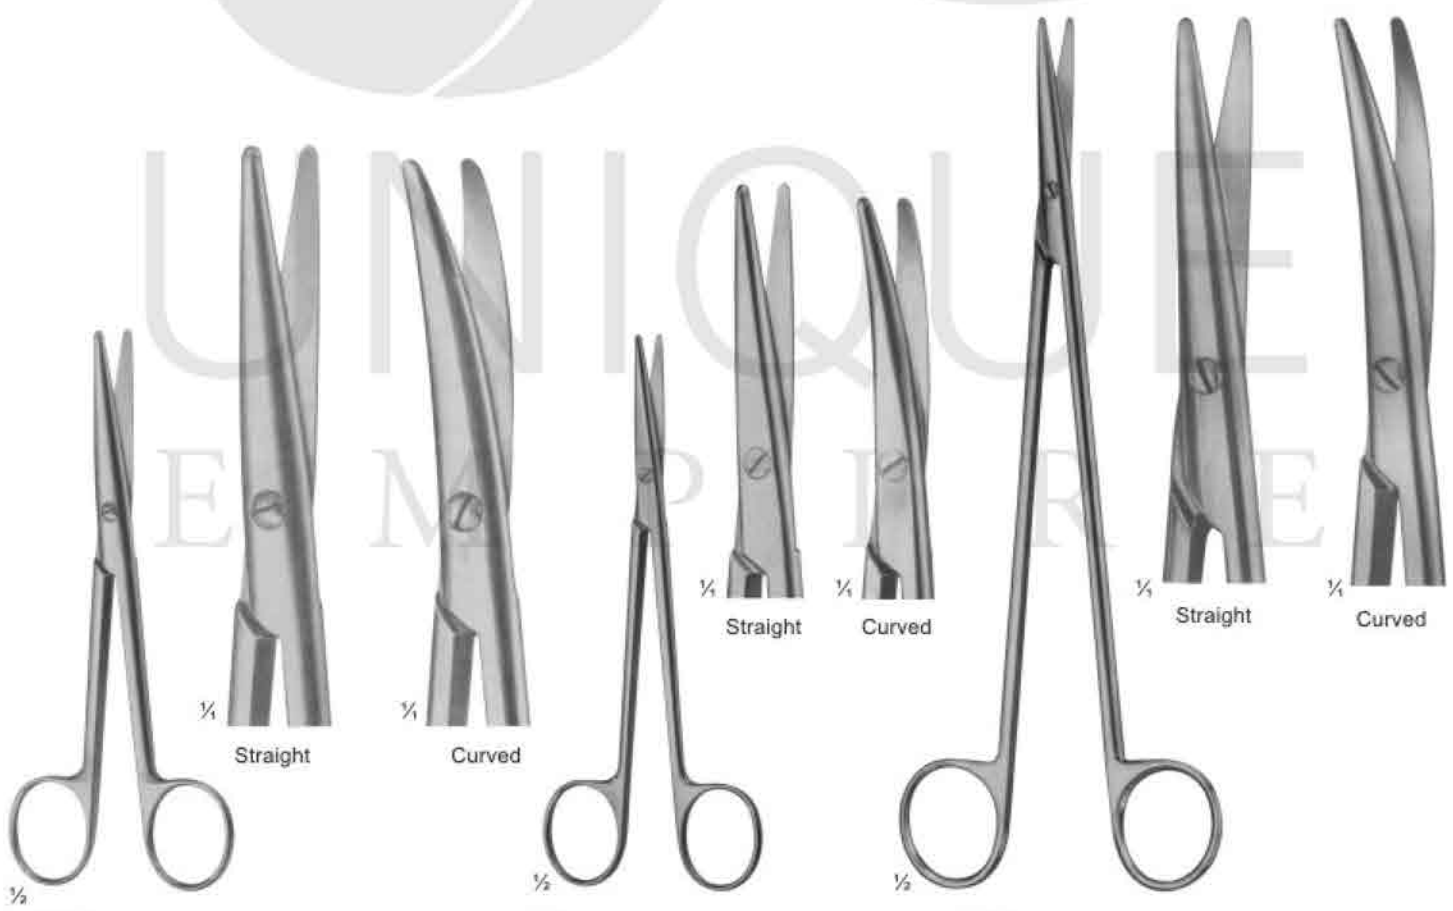

2824
STILLE
Size: 140 mm

2825
METZENBAUM
Size: 145 mm

2826
NELSON-METZENBAUM
Size: 230 mm