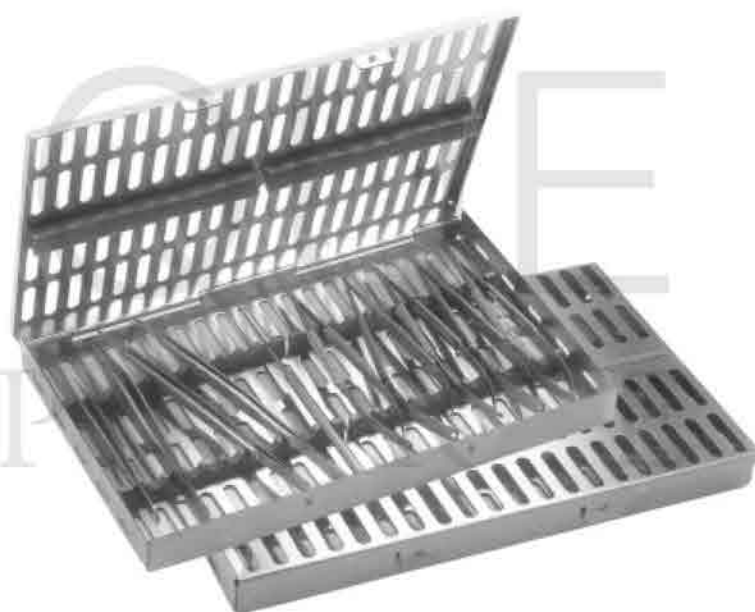

**2790**  
Retractor  
Fig.3  
165 mm

**2791**  
Micro Adson  
120 mm

**2792**  
GERALD  
Curved,  
180 mm

**2793**  
GERALD  
Straight,  
175 mm

**2794**  
Micro Adson  
160 mm

**2795**  
Micro Surgery Set 10 Pieces.