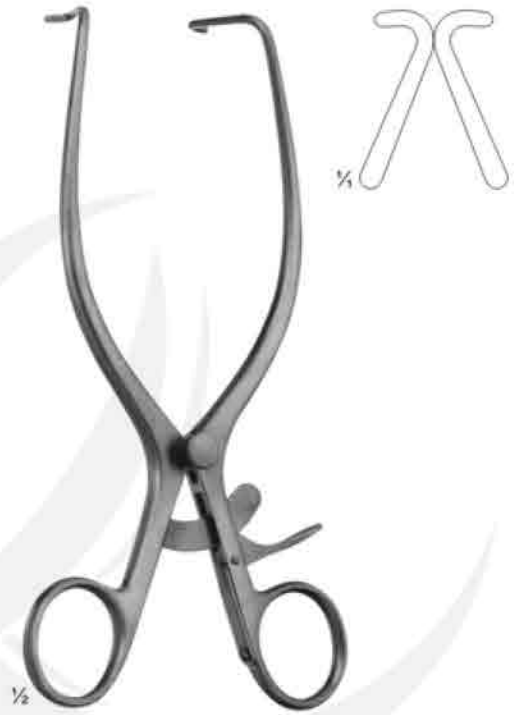

06-247
JACKSON BURROWS
Retractor, blunt
185 mm