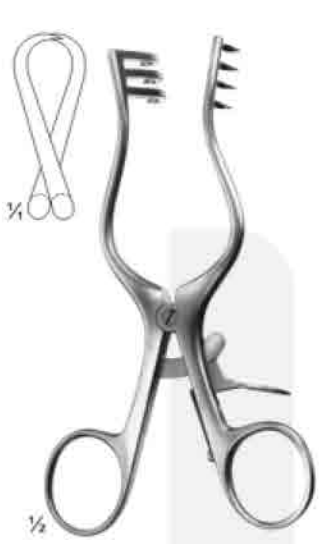

Self-Retaining Retractors

06-240
WEITLANER
sharp
130 mm