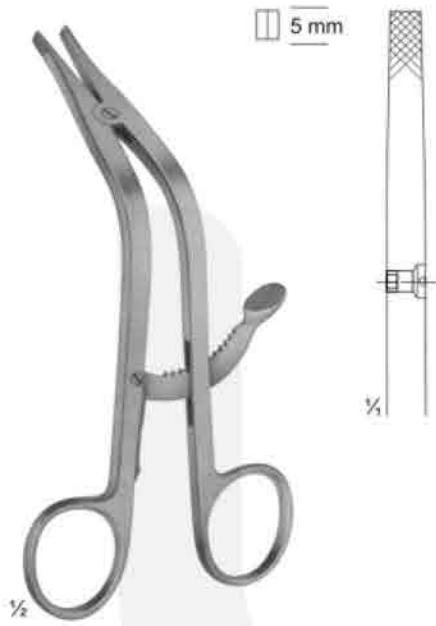

Lamina Spreaders

06-251
CLOWARD
155 mm